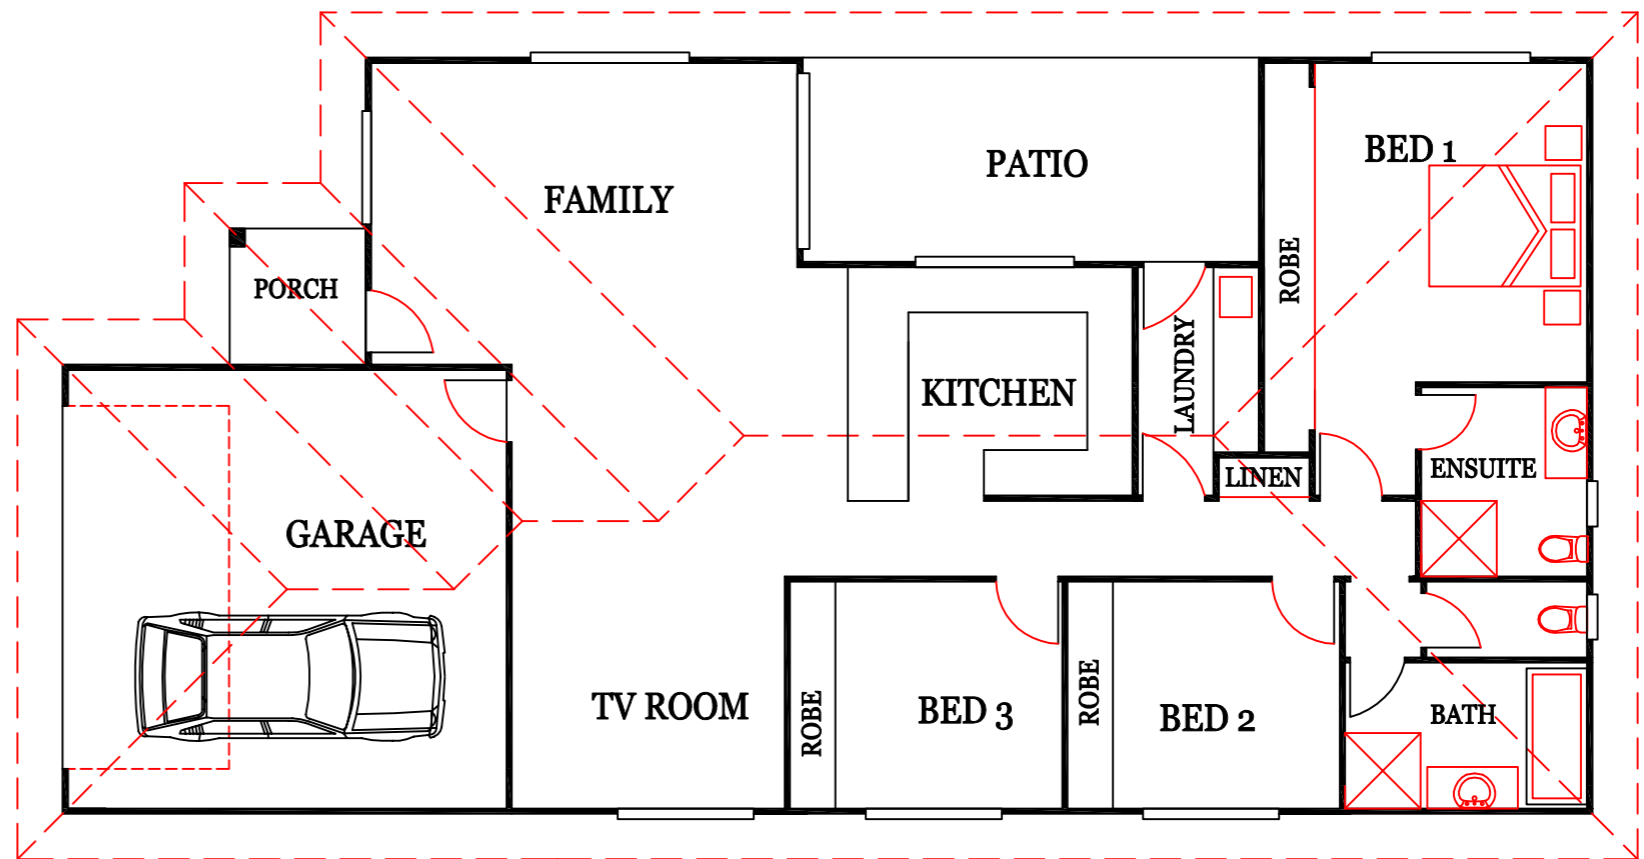

THE STEPHEN 1

FLOOR AREA 190 M2

SCENIC BUILDERS PTY LTD

MOB 0417 076 435