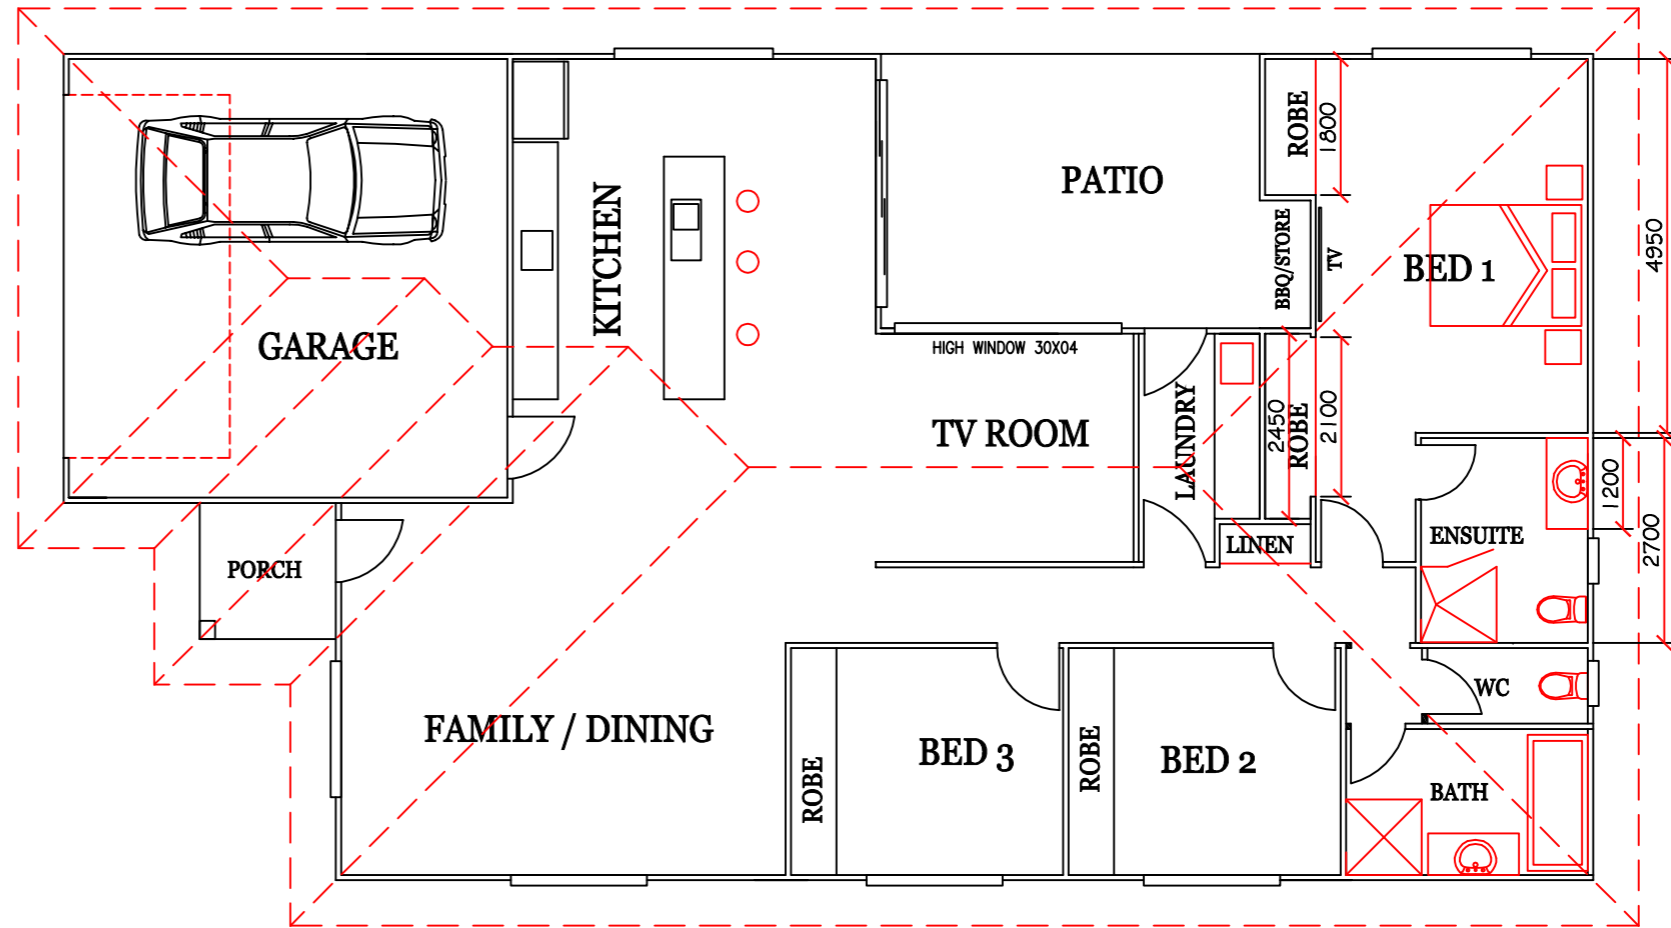

THE GALEA

FLOOR AREA 206 M²

SCENIC BUILDERS PTY LTD

MOB 0417 076 435