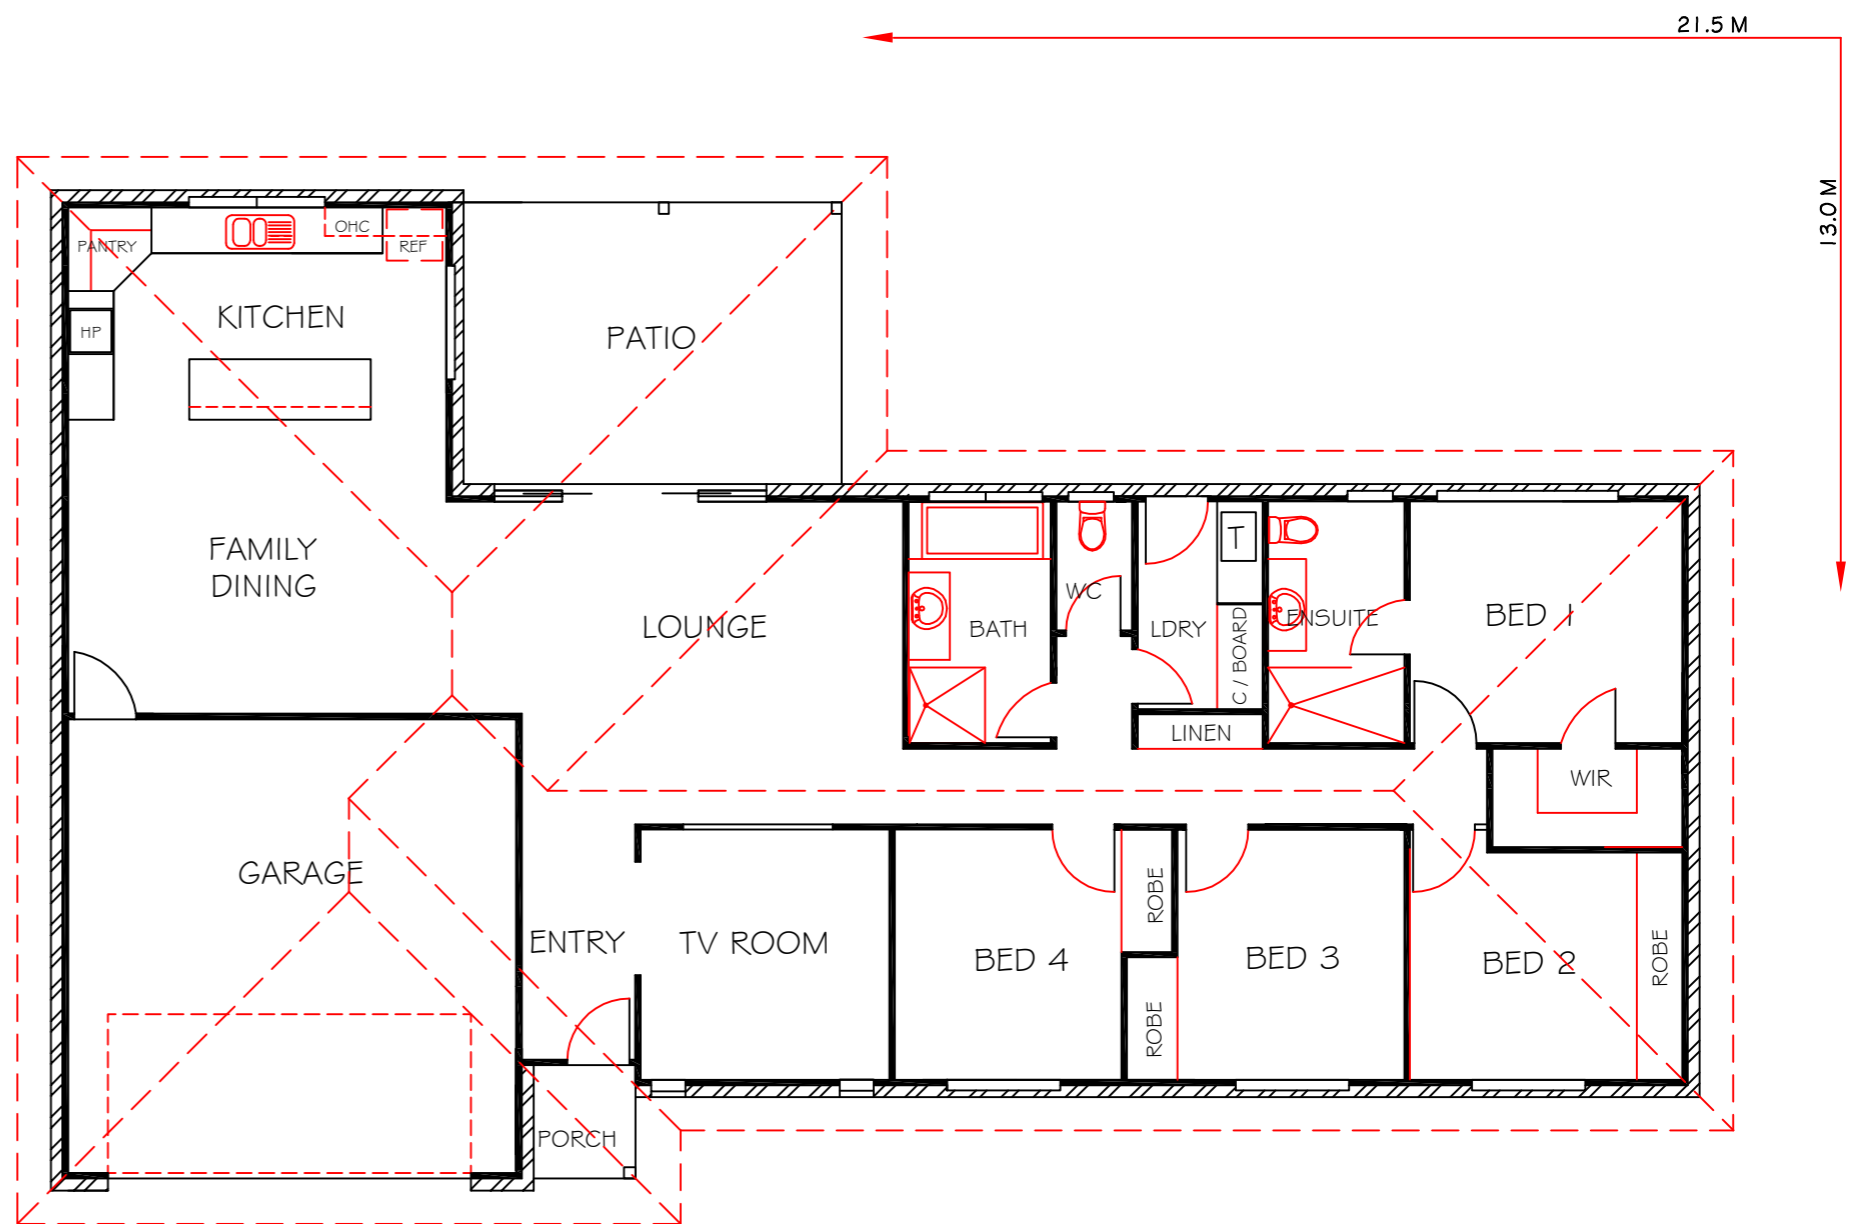

THE CAMPBELL

FLOOR AREA 220 M²

SCENIC BUILDERS PTY LTD

MOB 0417 076 435