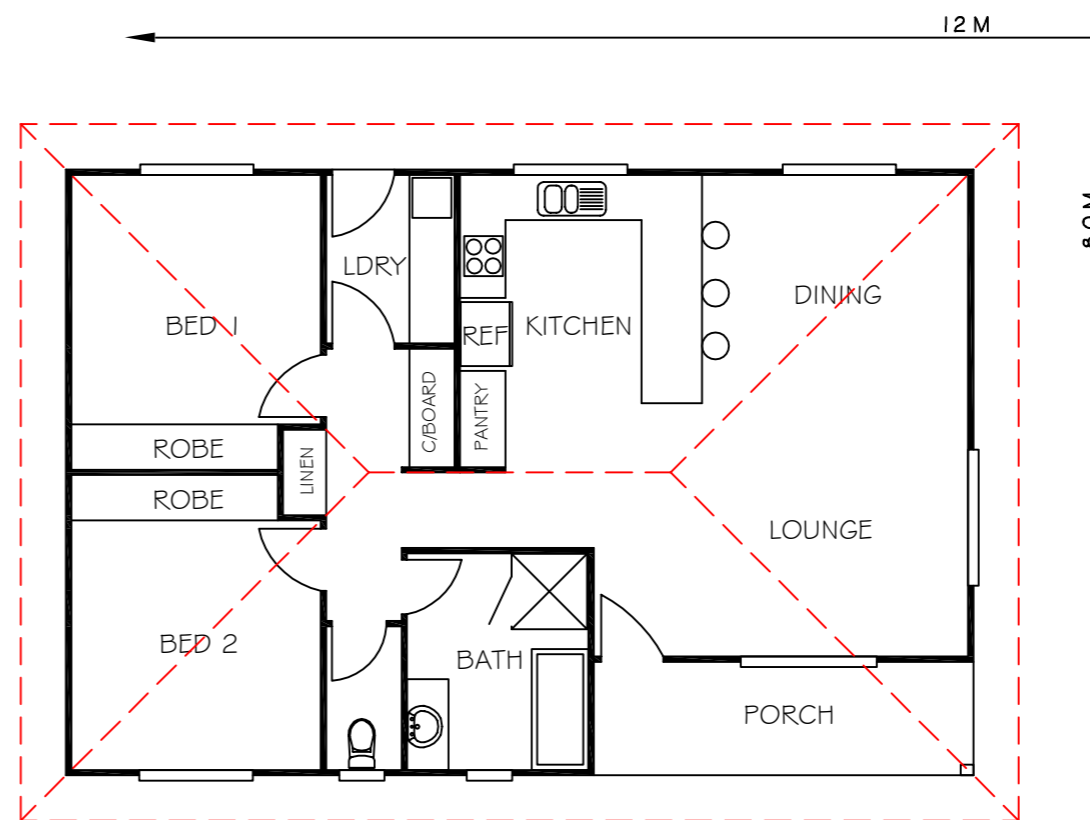

THE DUE LETTO

FLOOR AREA 96 M²

SCENIC BUILDERS PTY LTD

MOB 0417 076 435